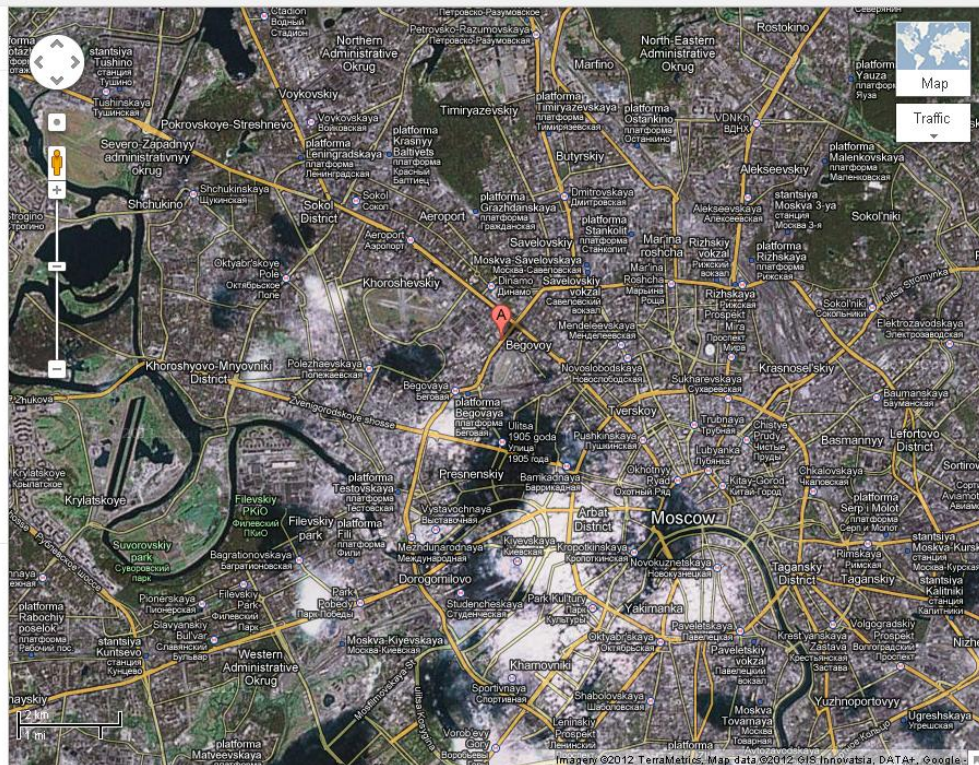

Renaissance Monarch Center, moscow

Erik Sommer

0

+ Share

Get directions

My places

Renaissance Monarch Center, near Moscow, Russia

Check in: Dec 9 Check out: Dec 10

Renaissance Moscow Monarch Centre Hotel

Leningradsky Avenue, 1, Moscow, Russia, 125284

+7 495 995-00-09 · marriott.com

9 reviews

"very nice hotel, Staff very helpful and very good English. food in the ..."

Directions Search nearby Save to map more

See all 71 results for Renaissance Monarch Center,

Prices converted at current exchange - Disclaimer

Maps Labs - Help

Google Maps - ©2012 Google - Terms of Use - Privacy

Looking forward to see you in Moscow

Igor Kolesov

President
Russia Skaterhockey

Phone: +7 499 742-13- 02 or +7 499 742-13-10 or + 7 985 922-16-27

E-Mail: kolesov@m-verim.ru

Homepage: <http://www.m-verim.ru>

Saranskay 7

109153 Moscow